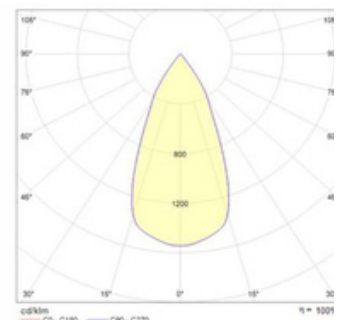

body data

color	Material
gray	Cast aluminum