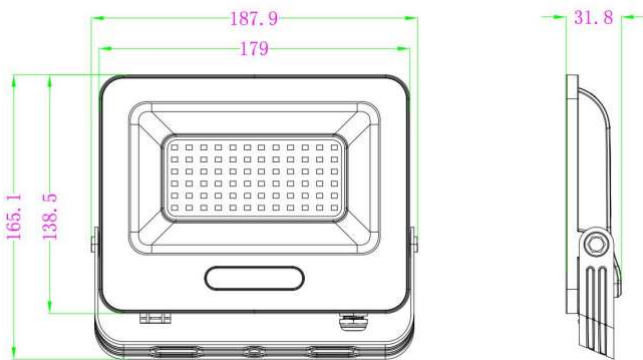

### Product features

- Reflector-based, symmetric light distribution with 100° x 100° beam angle
- Mounting bracket with 30° angle and wide rotation area
- Pre-installed, flexible 1 m cable (H05RN-F), wrapped 3 x 1.0 mm<sup>2</sup> single wires

**Photometrical data**

Luminous flux	6000 lm
Luminous efficacy	120 lm/W
Color temperature	6500 K
Light color (designation)	Cool Daylight
Color rendering index Ra	$\geq 80$
Standard deviation of color matching	< 5 sdc <sub>m</sub>
Luminous intensity	-
Low flicker	Yes
Flickering metric (Pst LM)	-
Stroboscope effect metric (SVM)	-
Photobiological safety group acc. to EN62778	RG1
Photobiological safety group acc. to EN62471	RG1
Beam angle	100 ° x 100 °

FL COMP V 50W 865 SYM 100 WT

Dimensions & Weight

Length	165.00 mm
Width	188.00 mm
Height	32.00 mm
Product weight	560.00 g
Cable length	1000 mm

FL COMP V 50W SYM 100

Materials & Colors

Product color	Black
Housing color	Black
Body material	Aluminum
Cover material	Tempered glass
Light emitting surface material	Glass
Glow Wire Test according to IEC 60695-2-12	650 °C
Mercury content	0.0 mg