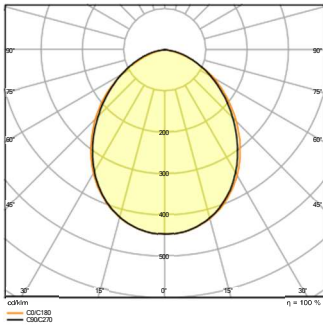

### Product features

- Reflector-based, symmetric light distribution with 100° x 100° beam angle
- Mounting bracket with 30° angle and wide rotation area
- Pre-installed, flexible 1 m cable (H05RN-F), wrapped 3 x 1.0 mm<sup>2</sup> single wires

**Photometrical data**

Luminous flux	6000 lm
Luminous efficacy	120 lm/W
Color temperature	6500 K
Light color (designation)	Cool Daylight
Color rendering index Ra	$\geq 80$
Standard deviation of color matching	< 5 sdc <sub>m</sub>
Luminous intensity	-
Low flicker	Yes
Flickering metric (Pst LM)	-
Stroboscope effect metric (SVM)	-
Photobiological safety group acc. to EN62778	RG1
Photobiological safety group acc. to EN62471	RG1
Beam angle	100 ° x 100 °