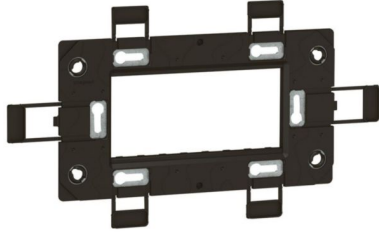

# Product details page

ARTEOR™ LEGRAND

Arteor™ - Support frame - for German/French boxes - 4 modules

REF. 576011 | EAN. 3245065760118

[> The product details page](#)

## Caractéristiques techniques

- Arteor™ - international support frames
- Support frames for German and French type boxes Screw mounting - For 4 modules