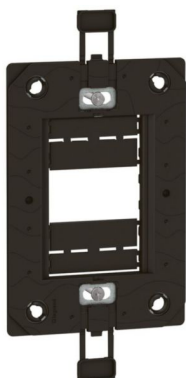

Product details page

ARTEOR™ LEGRAND

Arteor™ - Support frame - for italian/US type boxes - 2" x 4" - 1,2 or 3 modules

REF. 576040 | EAN. 3245065760408

[> The product details page](#)

Caractéristiques techniques

- Arteor™ - international support frames
- Support frame for Italian type boxes 83.5 mm Fixing centres - Screw mounting - For 1 to 3 modules

document title

TECHNICAL DOCUMENTATION

→ [F00962EN-00.pdf](#) | PDF (0.6Mo)