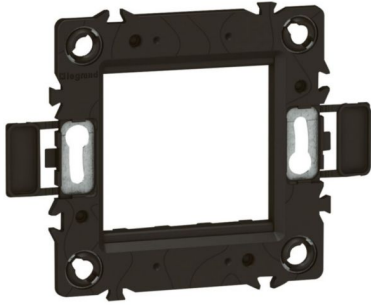

Product details page

ARTEOR™ LEGRAND

Arteor™ - Support frame - for German/French boxes - 1 or 2 modules

REF. 576021 | EAN. 3245065760217

[> The product details page](#)

Caractéristiques techniques

- Arteor™ - international support frames
- Support frames for German and French type boxes Screw mounting - For 1 or 2 modules